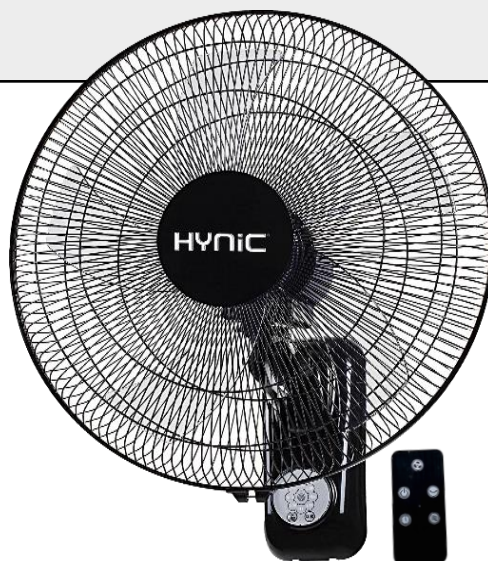

6 2 8 7 0 1 0 5 5 0 7 0 9

HYNiC[®] WALL FAN 16"

HF710 / 60W

- 60W
- 16 Inches
- 3 Speed
- 71*18MM Copper
- Blade 6 Pcs
- Remote Control
- 60 Minutes Timer
- Voltage 220-240V 50/60Hz

6 5 9 6 5 7 7 0 7 5 5 0